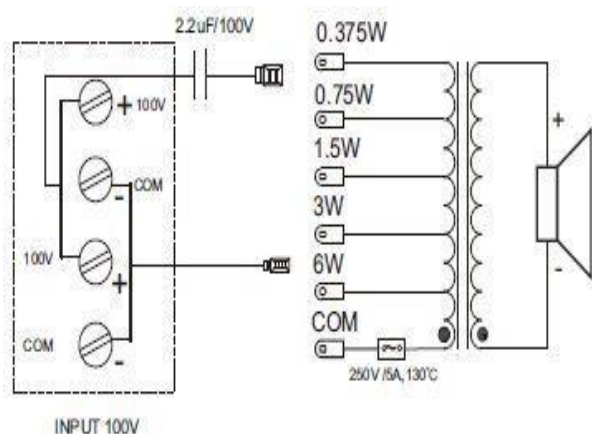

MECHANICAL

Dimensions	φ 160x76.5 mm
Hole Cut-Out Size	φ 140 mm
Weight	0.66 g
Speaker Size	4 inch
Colour	White RAL 9003 / Black RAL 9004
Grill	Powder coated steel
Surface Mount Box	φ 280x75 mm

ENVIRONMENTAL

IP Rating	Type A (AS7240.24) / IP21
Operating Temperature	-25°C to +55°C
Storage Temperature	-40°C to +70°C
Relative Humidity	<95%
IP Rating	Type A (AS7240.24) / IP21
Operating Temperature	-25°C to +55°C

CIRCUIT DIAGRAM